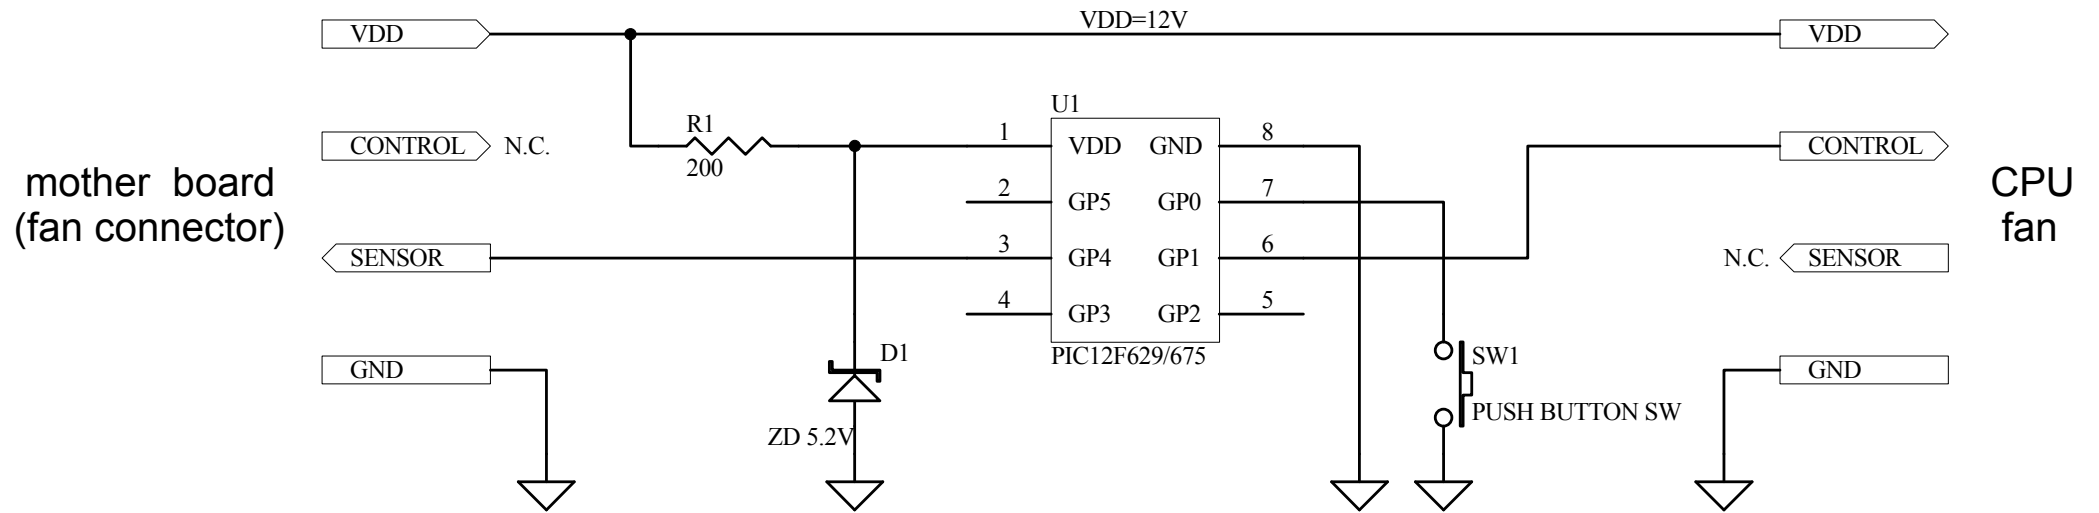

simple PWM fan controller (for 4pin CPU fan)

typical fan cable color

- 1 GND : Black
- 2 VDD : Yellow
- 3 SENSOR : Green
- 4 CONTROL : Blue

Title		
http://www.cepstrum.co.jp/		
Size	Number	Revision
Legal		
Date:	4-Mar-2006	Sheet of
File:	D:\new_home\hobby\pwmfan\pwmfan4pin.sch	Drawn By: