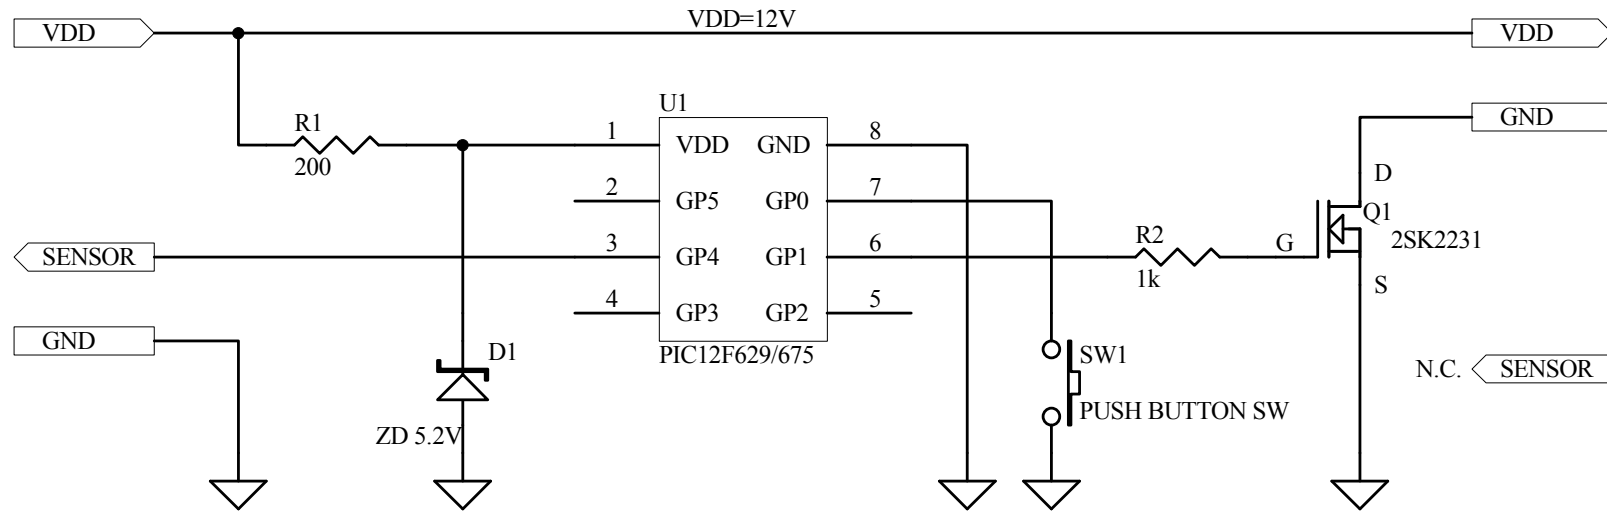

simple PWM fan controller (for 3pin fan)

mother board
(fan connector)

fan

typical fan cable color

- 1 GND : Black
- 2 VDD : Red
- 3 SENSOR : Yellow

Title		
http://www.cepstrum.co.jp/		
Size	Number	Revision
Legal		
Date:	5-Mar-2006	Sheet of
File:	D:\new_home\hobby\pwmfan\pwmfan3pin.sch	Drawn By: