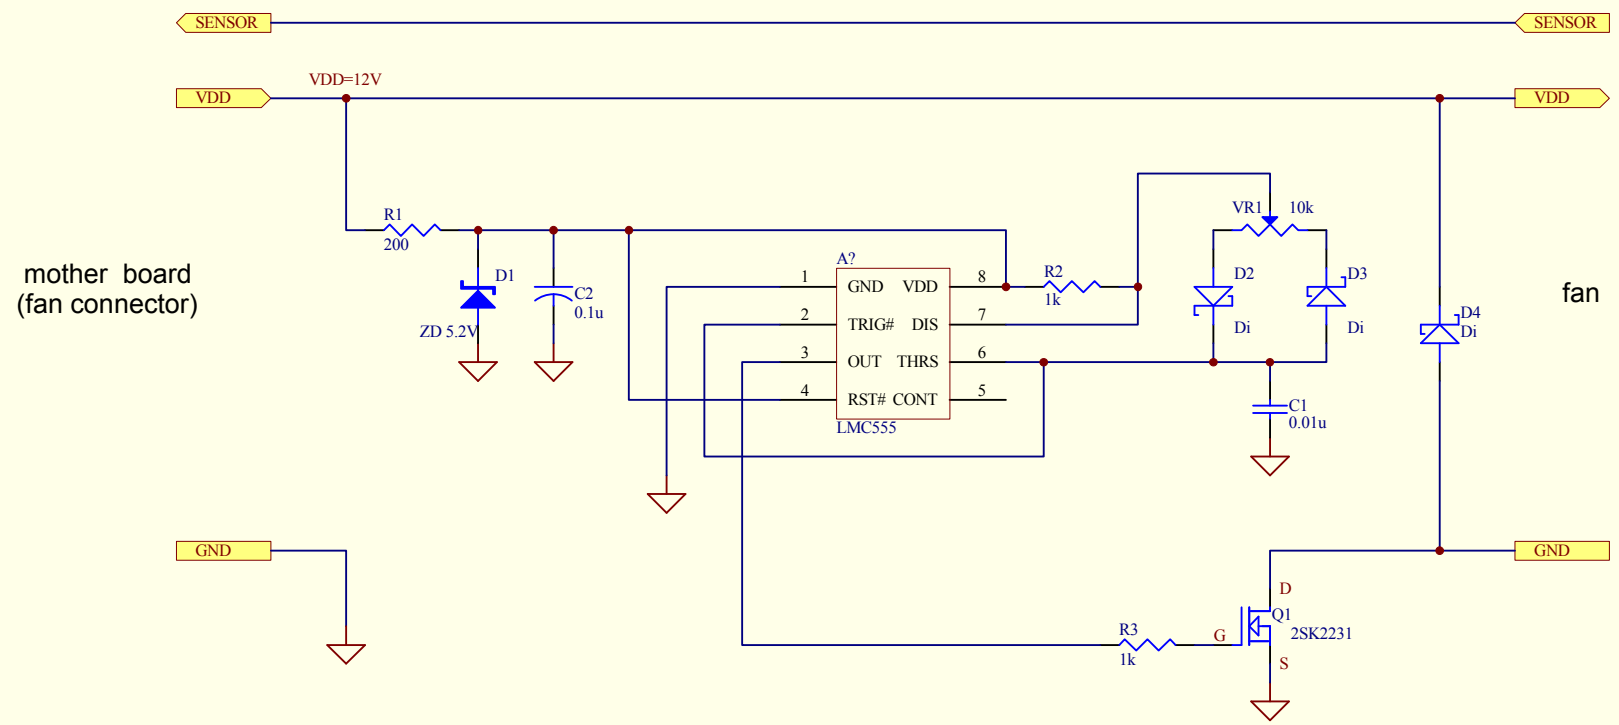

simple PWM fan controller (for 3pin fan)

mother board
(fan connector)

fan

typical fan cable color

- 1 GND : Black
- 2 VDD : Red
- 3 SENSOR : Yellow

Title		
http://www.cepstrum.co.jp/		
Size	Number	Revision
A4		
Date:	24-Sep-2011	Sheet of
File:	Z:\host D\..555fan3pin_alt.sch	Drawn By: