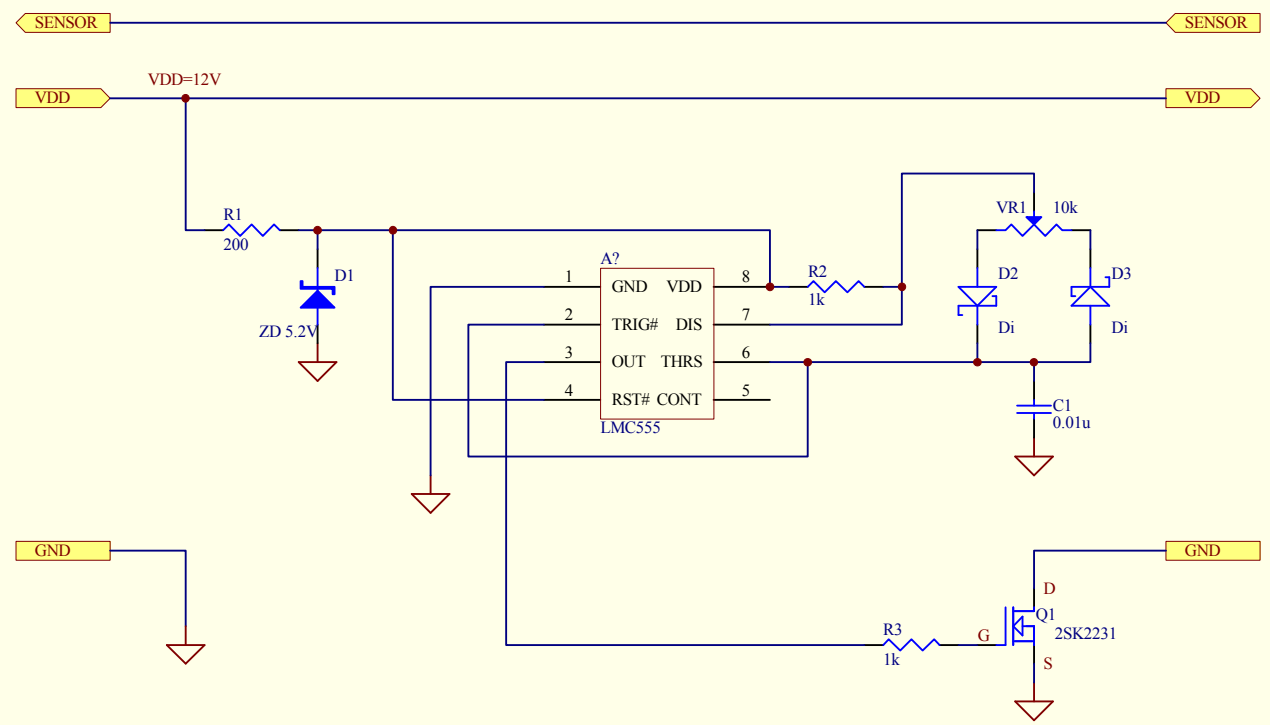

# simple PWM fan controller (for 3pin fan)

mother board  
(fan connector)

fan

typical fan cable color

- 1 GND : Black
- 2 VDD : Red
- 3 SENSOR : Yellow

Title		
<a href="http://www.cepstrum.co.jp/">http://www.cepstrum.co.jp/</a>		
Size	Number	Revision
A4		
Date:	23-Sep-2011	Sheet of
File:	Z:\host D\...\555fan3pin.sch	Drawn By: